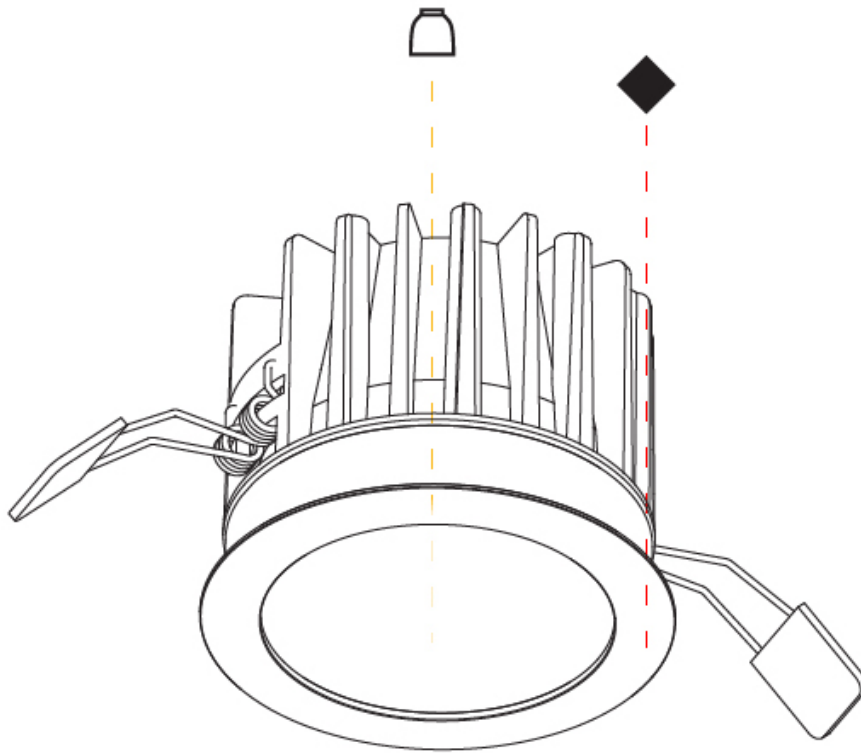

OIKO STANDARD RECESSED

A35720-

PROJECT _____

TYPE _____

SPECIFIER _____

QUANTITY _____

DATE _____

A