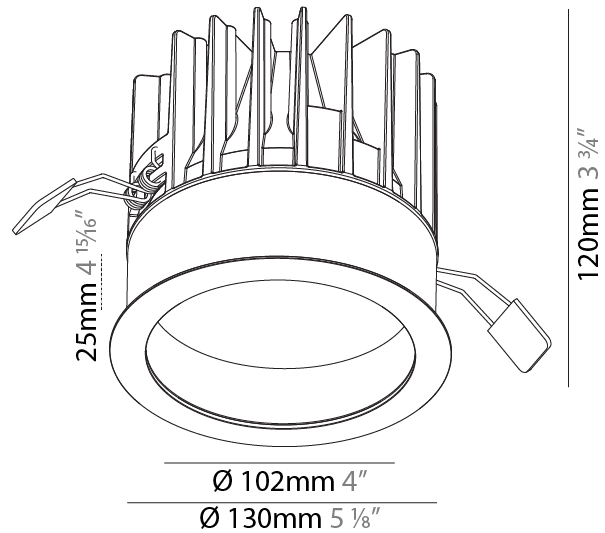

GENERAL

Series: Oiko
Subseries: Oiko Comfort
Brand: Prolicht
Division: Architectural
Mounting Type: Recessed
Mounting Location: Ceiling
Subcategory: Downlight

PHYSICAL

Shape: Round
Diameter (mm): 130
Diameter (in): 5 1/8
Height (mm): 120
Height (in): 4 3/4
Ceiling Thickness (mm): 10 / 12.5 / 15
Ceiling Thickness (in): 3/8 or 1/2 or 9/16
Min. Recessing Depth (mm): 130
Min. Recessing Depth (in): 5 1/8
Light Distribution: Downlight
Weight (kg): 0.82
Weight (lbs): 1.81
Fixture Finish: SSR / BKV / CWI / CRY / HAB / UFT / ITA / RUA / FTG / MYG / LOD / PUS / FRO / FUP / KIA / POP / BLS / SPG / MEY / GOH / GUM / CHC / COM / ABZ / JAG / OBR / MOS / ROR
Fixture Material: Aluminum Die Cast
Cut-out Measurements: D. - 130mm / 5 1/8"

ELECTRICAL

Lamp Type: LED (Zhaga Standard)
Input Wattage (W): 28.6
Total Output Wattage (W): 26
Dimming: Tri-Mode (Non-Dimming and Phase Dimming (120Vac only) and 0-10V Dimming)
Driver Included: No
Driver Location: Recessed Housing
Driver Type: Constant Current - Universal
Housing: See components
Input Voltage (V): 120 - 277
Constant Current (MA): 700

LED

Number of LEDs: 1
Color Temperature (°K): 2700 / 3000 / 3500 / 4000
Max. Delivered Lumen (lm): 2282 / 2340 / 2436 / 2486
Nominal Lumen (lm): 3210 / 3290 / 34459 / 3530
CRI: >90 CRI
Lamp Life (hrs): 50000

OPTICAL

Reflector°: 12 / 24 / 40

RATINGS AND CERTIFICATIONS

Certified By: Certified for North American Standards
IP rating: IP20