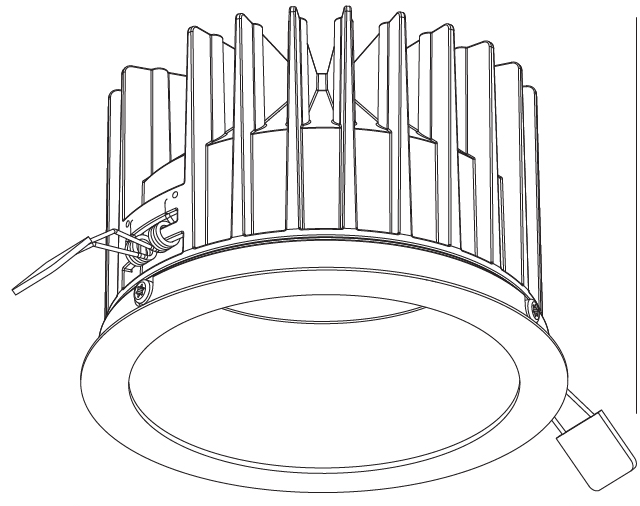

GENERAL

Series: Oiko
Subseries: Oiko Wide
Brand: Prolight
Division: Architectural
Mounting Type: Recessed
Mounting Location: Ceiling
Subcategory: Downlight

PHYSICAL

Shape: Round
Diameter (mm): 160
Diameter (in): 6 5/16
Height (mm): 105
Height (in): 4 1/8
Ceiling Thickness (mm): 10 / 12.5 / 15
Ceiling Thickness (in): 3/8 or 1/2 or 9/16
Min. Recessing Depth (mm): 120
Min. Recessing Depth (in): 4 3/4
Light Distribution: Downlight
Weight (kg): 0.936
Weight (lbs): 2.06
Fixture Finish: SSR / BKV / CWI / CRY / HAB / UFT / ITA / RUA / FTG / MYG / LOD / PUS / FRO / FUP / KIA / POP / BLS / SPG / MEY / GOH / GUM / CHC / COM / ABZ / JAG / OBR / MOS / ROR
Fixture Material: Aluminum Die Cast
Cut-out Measurements: D. - 155mm / 6 1/8"

ELECTRICAL

Lamp Type: LED (Zhaga Standard)
Input Wattage (W): 37.4
Total Output Wattage (W): 34
Dimming: Tri-Mode (Non-Dimming and Phase Dimming (120Vac only) and 0-10V Dimming)
Driver Included: No
Driver Location: Recessed Housing
Driver Type: Constant Current - Universal
Housing: See components
Input Voltage (V): 120 - 277
Constant Current (MA): 900

LED

Number of LEDs: 1
Color Temperature (°K): 3000 / 3500 / 4000
Max. Delivered Lumen (lm): 3490 / 2597 / 2650
Nominal Lumen (lm): 4309 / 3205 / 3270
CRI: >90 CRI
Lamp Life (hrs): 50000

OPTICAL

RATINGS AND CERTIFICATIONS

Certified By: Certified for North American Standards
IP rating: IP20

Ø 160mm 6 5/16"