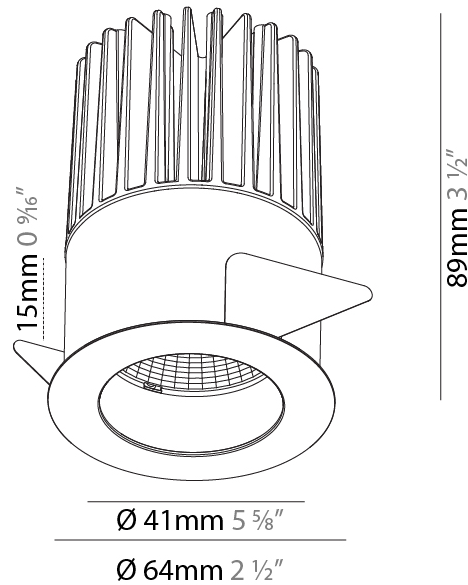

GENERAL

Series: Oiko
Subseries: Oiko Comfort
Brand: Prolicht
Division: Architectural
Mounting Type: Recessed
Mounting Location: Ceiling
Subcategory: Downlight

PHYSICAL

Shape: Round
Diameter (mm): 64
Diameter (in): 2 1/2
Height (mm): 89
Height (in): 3 1/2
Ceiling Thickness (mm): 10 / 12.5 / 15
Ceiling Thickness (in): 3/8 or 1/2 or 9/16
Min. Recessing Depth (mm): 100
Min. Recessing Depth (in): 3 15/16
Light Distribution: Downlight
Weight (kg): 0.253
Weight (lbs): 0.56
Fixture Finish: SSR / BKV / CWI / CRY / HAB / UFT / ITA / RUA / FTG / MYG / LOD / PUS / FRO / FUP / KIA / POP / BLS / SPG / MEY / GOH / GUM / CHC / COM / ABZ / JAG / OBR / MOS / ROR
Fixture Material: Aluminum Die Cast
Cut-out Measurements: D. - 60mm / 2 3/8"

ELECTRICAL

Lamp Type: LED (Zhaga Standard)
Input Wattage (W): 14.3
Total Output Wattage (W): 13
Dimming: Tri-Mode (Non-Dimming and Phase Dimming (120Vac only) and 0-10V Dimming)
Driver Included: No
Driver Location: Remote
Driver Type: Constant Current - Universal - Universal - Phase dimming @120Vac only
Driver Class: Class 2
Input Voltage (V): 120 - 277
Constant Current (MA): 350

LED

Number of LEDs: 1
Color Temperature (°K): 2700 / 3000 / 3500 / 4000
Max. Delivered Lumen (lm): 890 / 920 / 970 / 990
Nominal Lumen (lm): 1304 / 1352 / 1421 / 1450
CRI: >90 CRI
Lamp Life (hrs): 50000

OPTICAL

Reflector°: 20 / 40 / 60

RATINGS AND CERTIFICATIONS

Certified By: Certified for North American Standards
IP rating: IP20